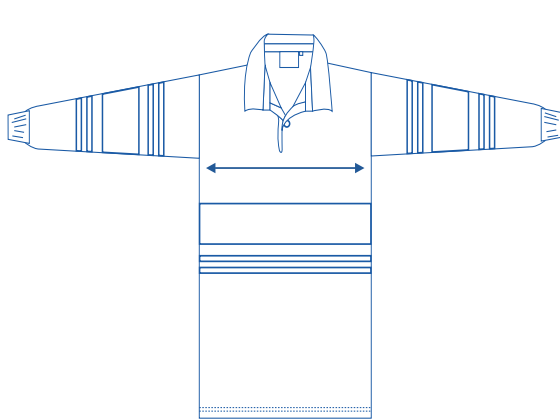

# Alinta Apparel Size Chart

Rugby Jersey																
Alinta Size	J2	J4	J6	J8	J10	J12	J14	XS	S	M	L	XL	2XL	3XL	4XL	
1/2 Chest Measurement (cm)	36.5	38.5	40.5	42.5	44.5	46	50	50	53	57	62	65	68	70	72.5	

## How to select your size:

- 1 Find a similar fitting garment to the item you wish to purchase.
- 2 Lay the garment flat on a hard surface.
- 3 Measure the chest in centimetres as outlined in the diagram.
- 4 Select the size closest to your measurement, remembering to select the larger size if your measurement is in between sizes.