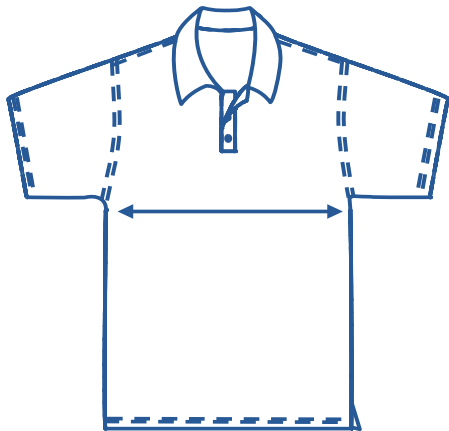

Alinta Apparel Size Chart

Unisex Polo

Alinta Size	J2	J4	J6	J8	J10	J12	J14	XS	S	M	L	XL	2XL	3XL	4XL
1/2 Chest Measurement (cm)	33.5	36	38.5	41	43.5	45.5	47.5	50	52.5	55	57.5	60	62.5	65	67.5

How to select your size:

- 1 Find a similar fitting garment to the item you wish to purchase.
- 2 Lay the garment flat on a hard surface.
- 3 Measure the chest in centimetres as outlined in the diagram.
- 4 Select the size closest to your measurement, remembering to select the larger size if your measurement is in between sizes.